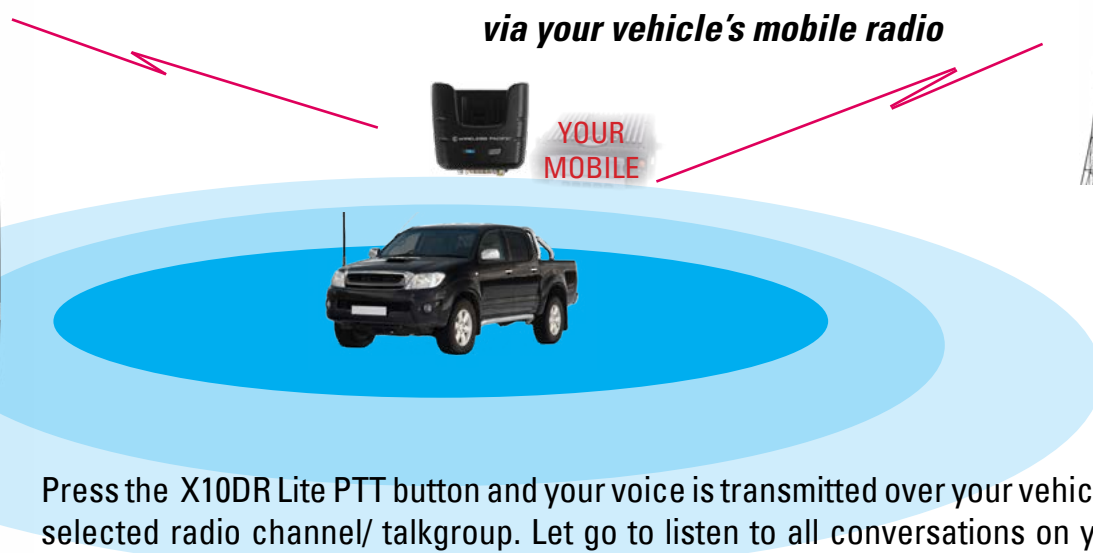

*Liberate Your Mobile Radio™*

**... Just Talk & Listen**

**up to 300 meters from your vehicle ...**

## How it works

**X10DR**<sup>®</sup>  
LIBERATE YOUR MOBILE RADIO

### **SECURE WIRELESS COMMUNICATION**

*via your vehicle's mobile radio*

Press the X10DR Lite PTT button and your voice is transmitted over your vehicle's selected radio channel/ talkgroup. Let go to listen to all conversations on your radio channel... up to 300 meters (1000')\* from your vehicle ...simple as that.